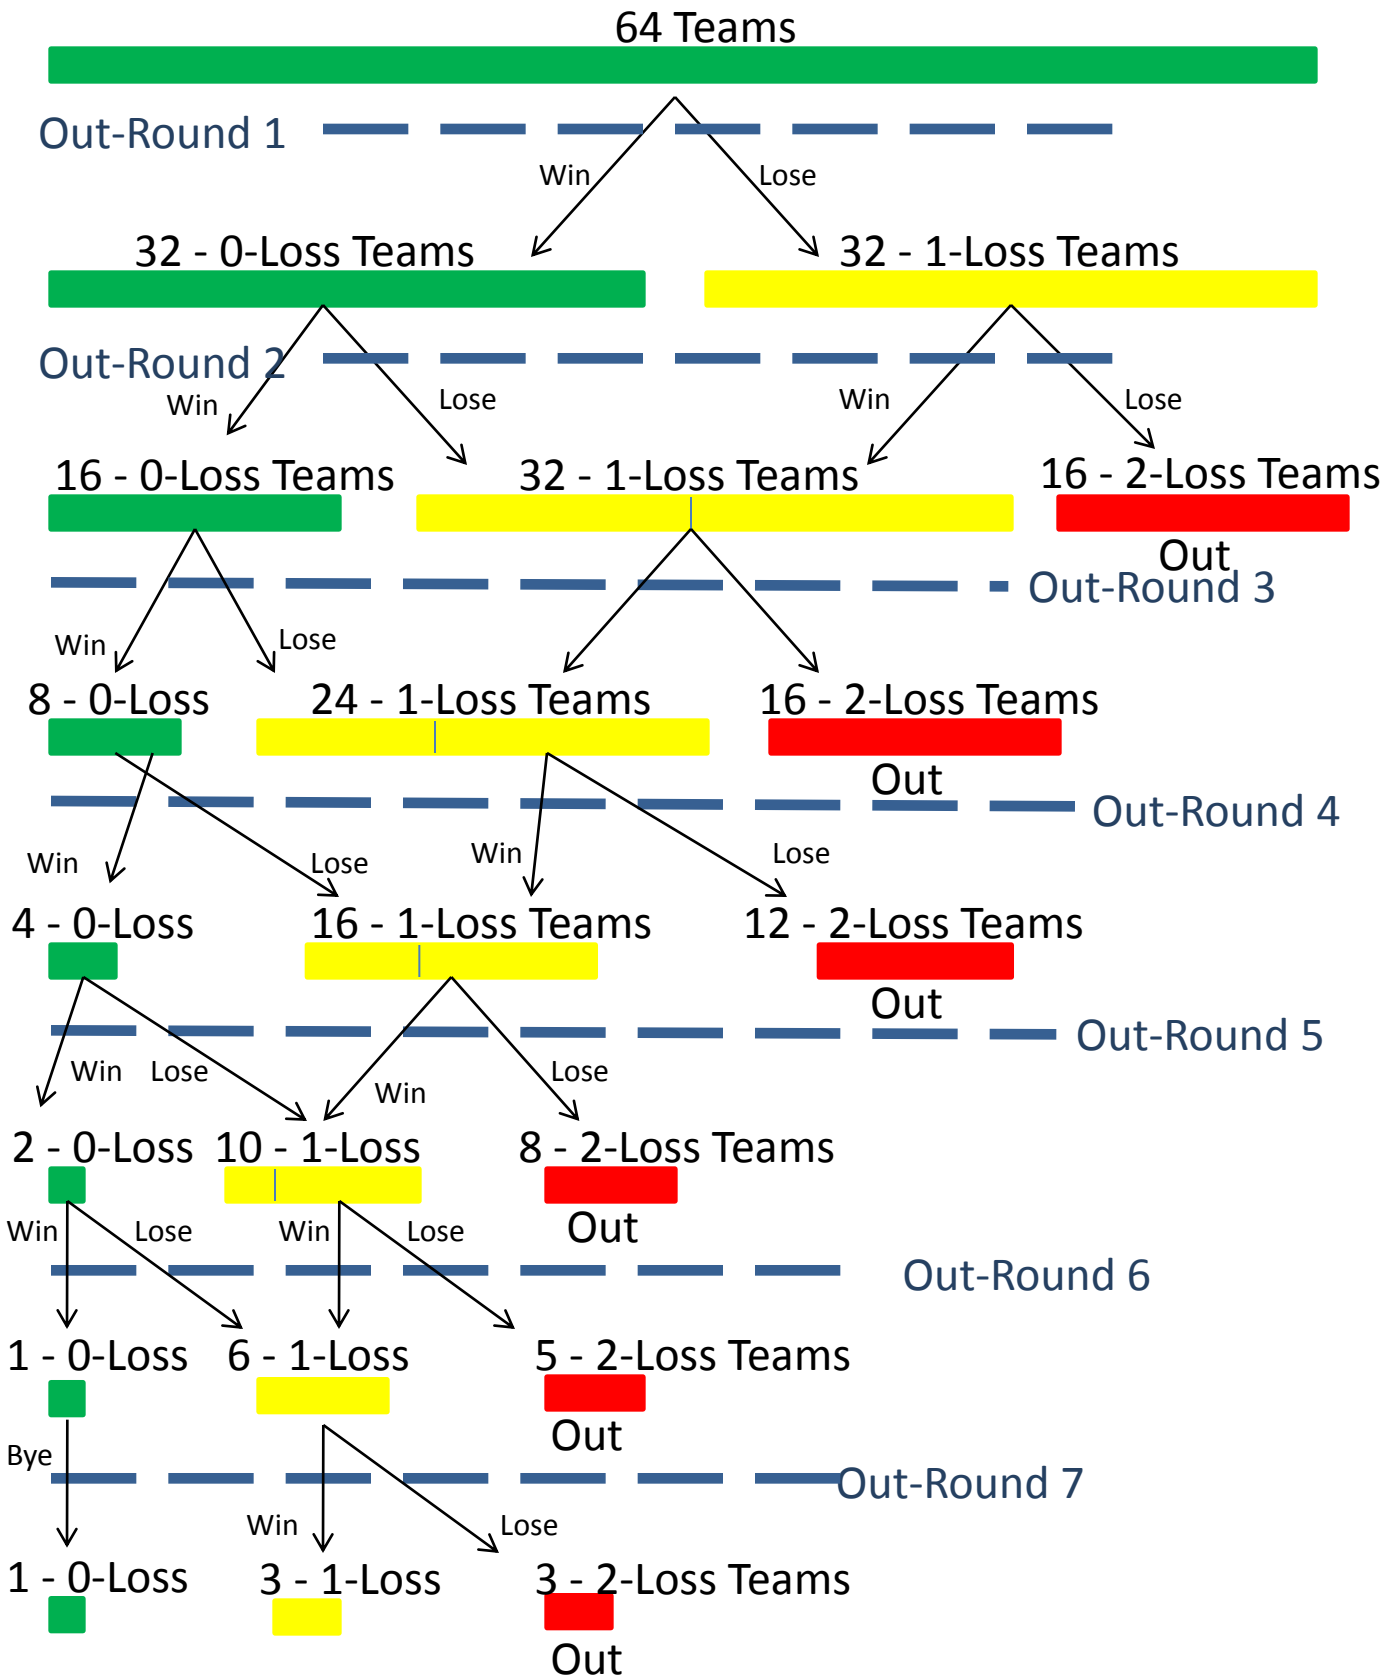

NITOC Double-Elimination Debate Out-Rounds

Round 8 is a true Semi-Final, Round 9 is the Championship Debate